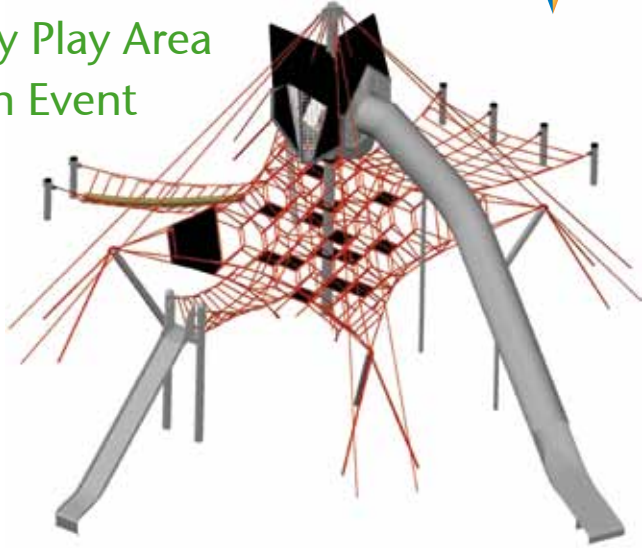

Cumbernauld Community Play Area Information Event

North Lanarkshire Council Play Services and the Friends of Cumbernauld Community Park invite local residents to come along and view the plans for the new destination play area which will be located in Cumbernauld Community Park.

This unique play space will incorporate dynamic rope play, play equipment suitable for children from toddlers to teens and a multi use games area. It will be situated behind the wind turbine adjacent to the Cumbernauld Primary and Saint Andrew's joint school campus.

The plans will be on display for you to view from 7.30pm – 9.00pm and representatives from North Lanarkshire Council and the Friends of Cumbernauld Community Park will be

available during this time to answer any questions you may have.